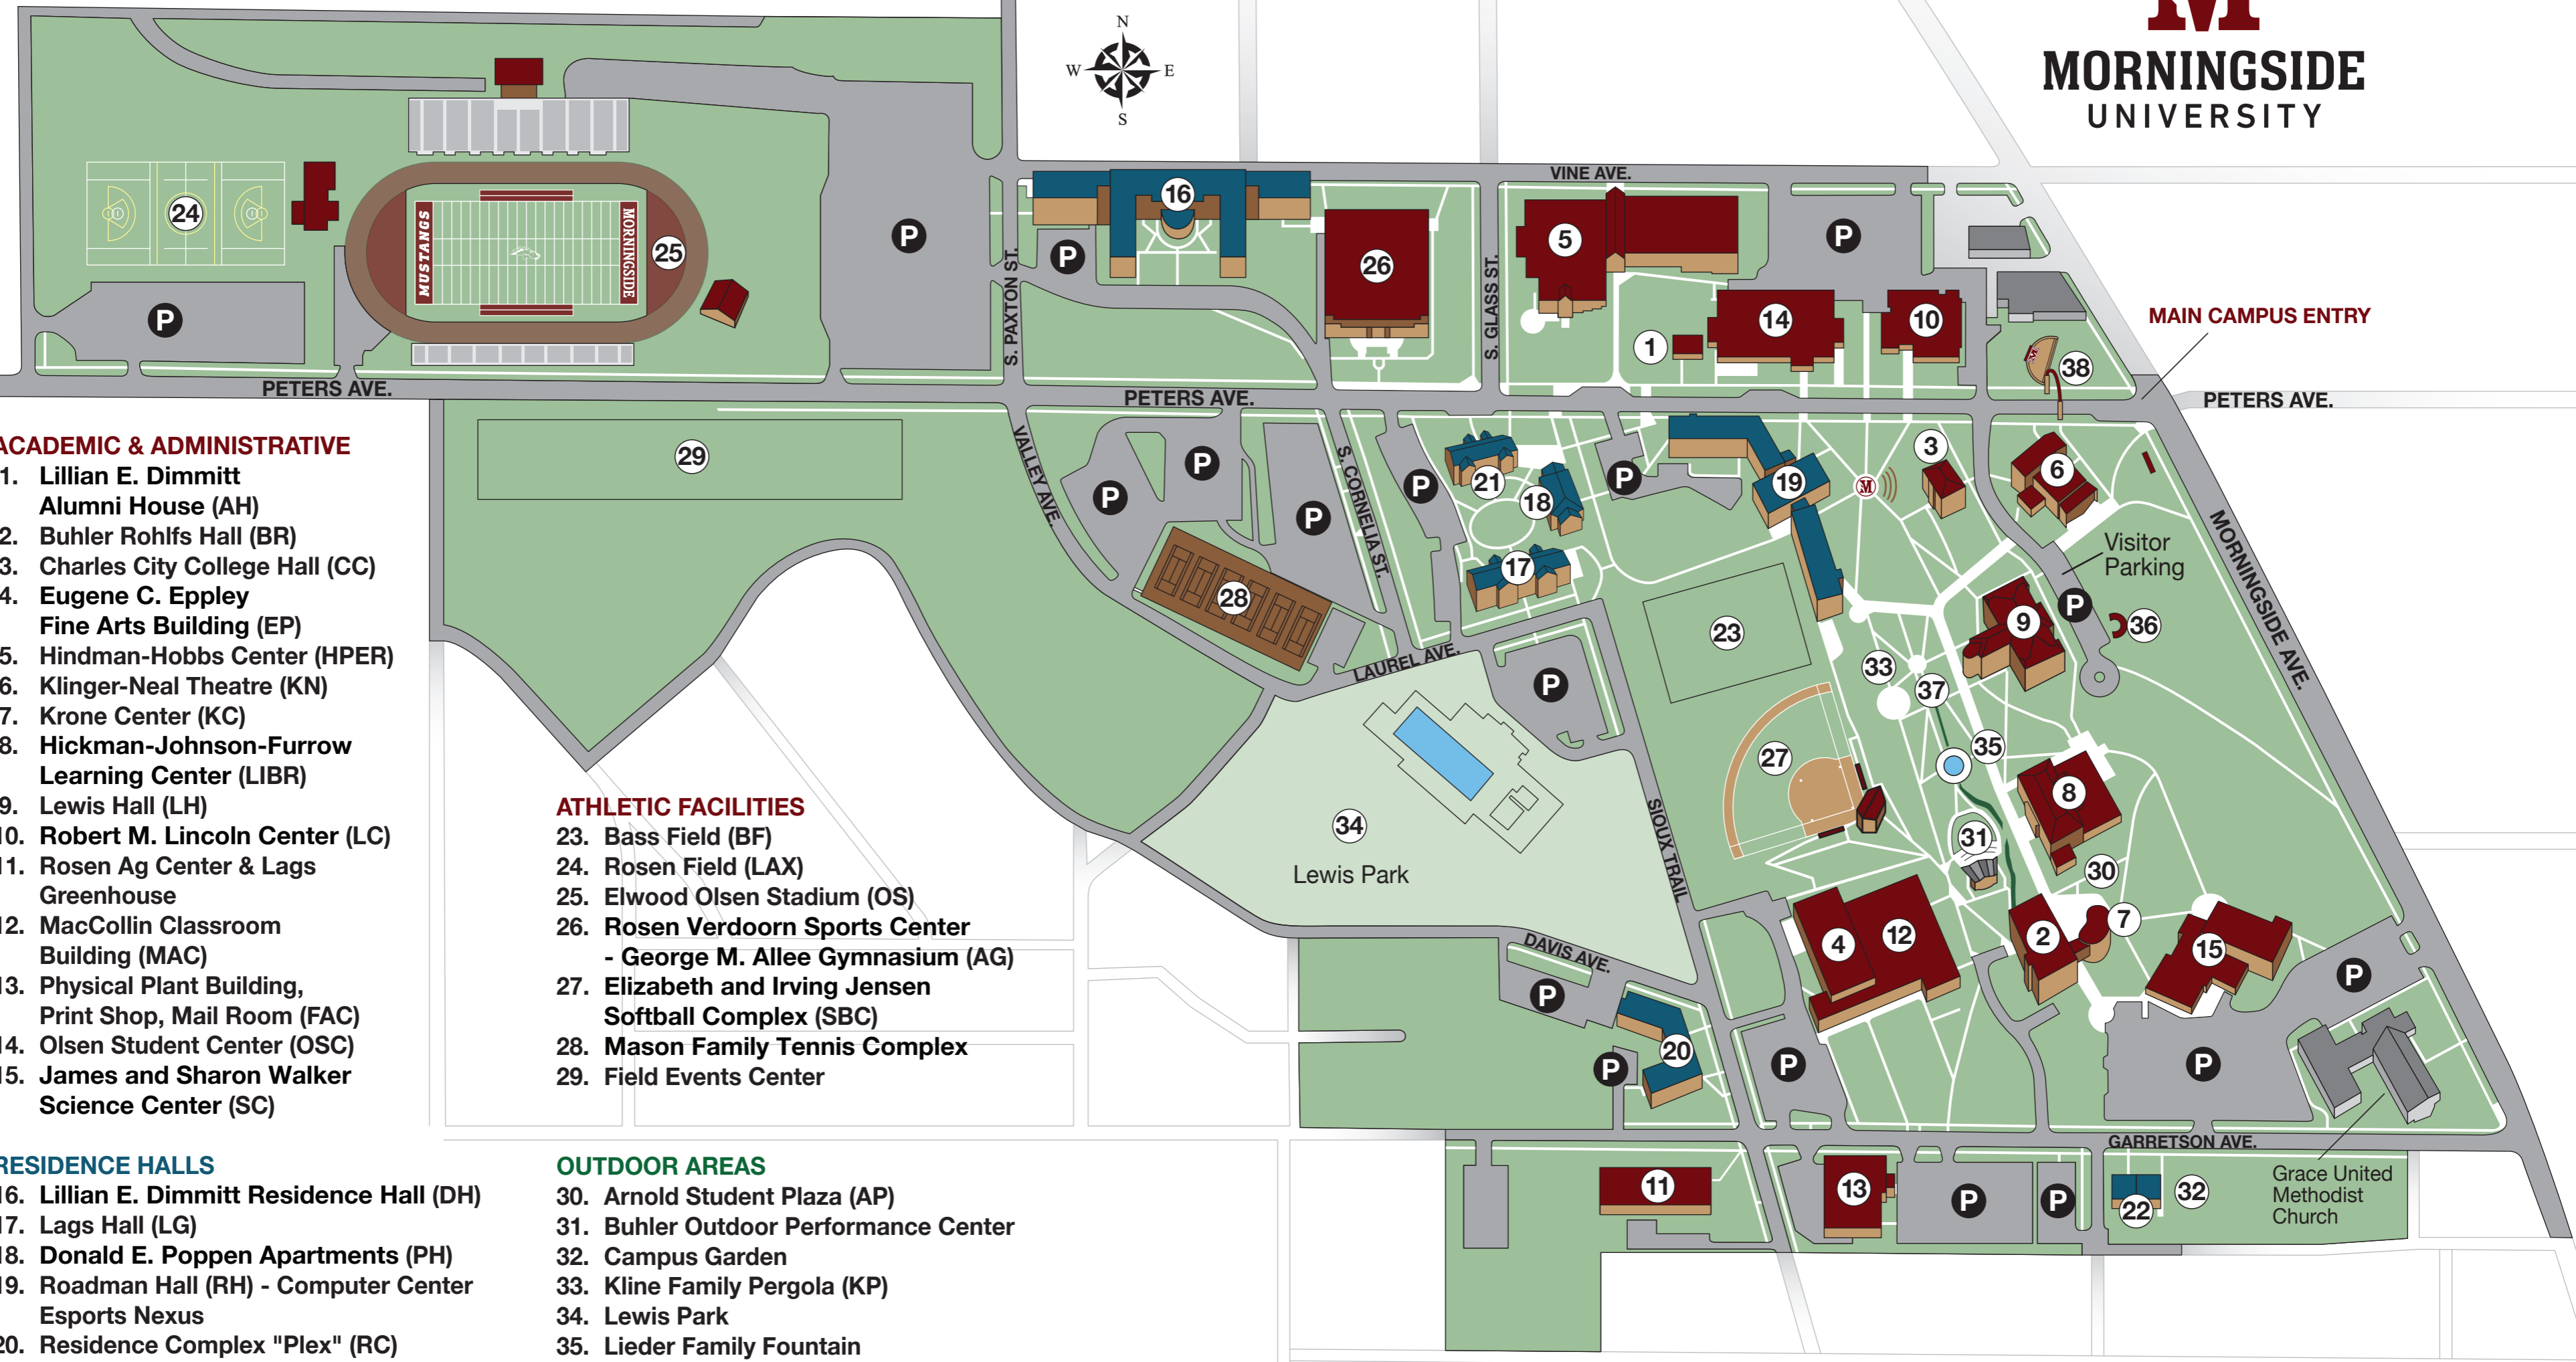

**MORNINGSIDE**  
UNIVERSITY

**ACADEMIC & ADMINISTRATIVE**

- 1. Lillian E. Dimmitt Alumni House (AH)
- 2. Buhler Rohlfs Hall (BR)
- 3. Charles City College Hall (CC)
- 4. Eugene C. Eppley Fine Arts Building (EP)
- 5. Hindman-Hobbs Center (HPER)
- 6. Klinger-Neal Theatre (KN)
- 7. Krone Center (KC)
- 8. Hickman-Johnson-Furrow Learning Center (LIBR)
- 9. Lewis Hall (LH)
- 10. Robert M. Lincoln Center (LC)
- 11. Rosen Ag Center & Lags Greenhouse
- 12. MacCollin Classroom Building (MAC)
- 13. Physical Plant Building, Print Shop, Mail Room (FAC)
- 14. Olsen Student Center (OSC)
- 15. James and Sharon Walker Science Center (SC)

**ATHLETIC FACILITIES**

- 23. Bass Field (BF)
- 24. Rosen Field (LAX)
- 25. Elwood Olsen Stadium (OS)
- 26. Rosen Verdoorn Sports Center - George M. Allee Gymnasium (AG)
- 27. Elizabeth and Irving Jensen Softball Complex (SBC)
- 28. Mason Family Tennis Complex
- 29. Field Events Center

**OUTDOOR AREAS**

- 30. Arnold Student Plaza (AP)
- 31. Buhler Outdoor Performance Center
- 32. Campus Garden
- 33. Kline Family Pergola (KP)
- 34. Lewis Park
- 35. Lieder Family Fountain
- 36. Spoonholder Bench
- 37. Hilker Campus Mall
- 38. Reynders Plaza

**PARKING LOTS** P