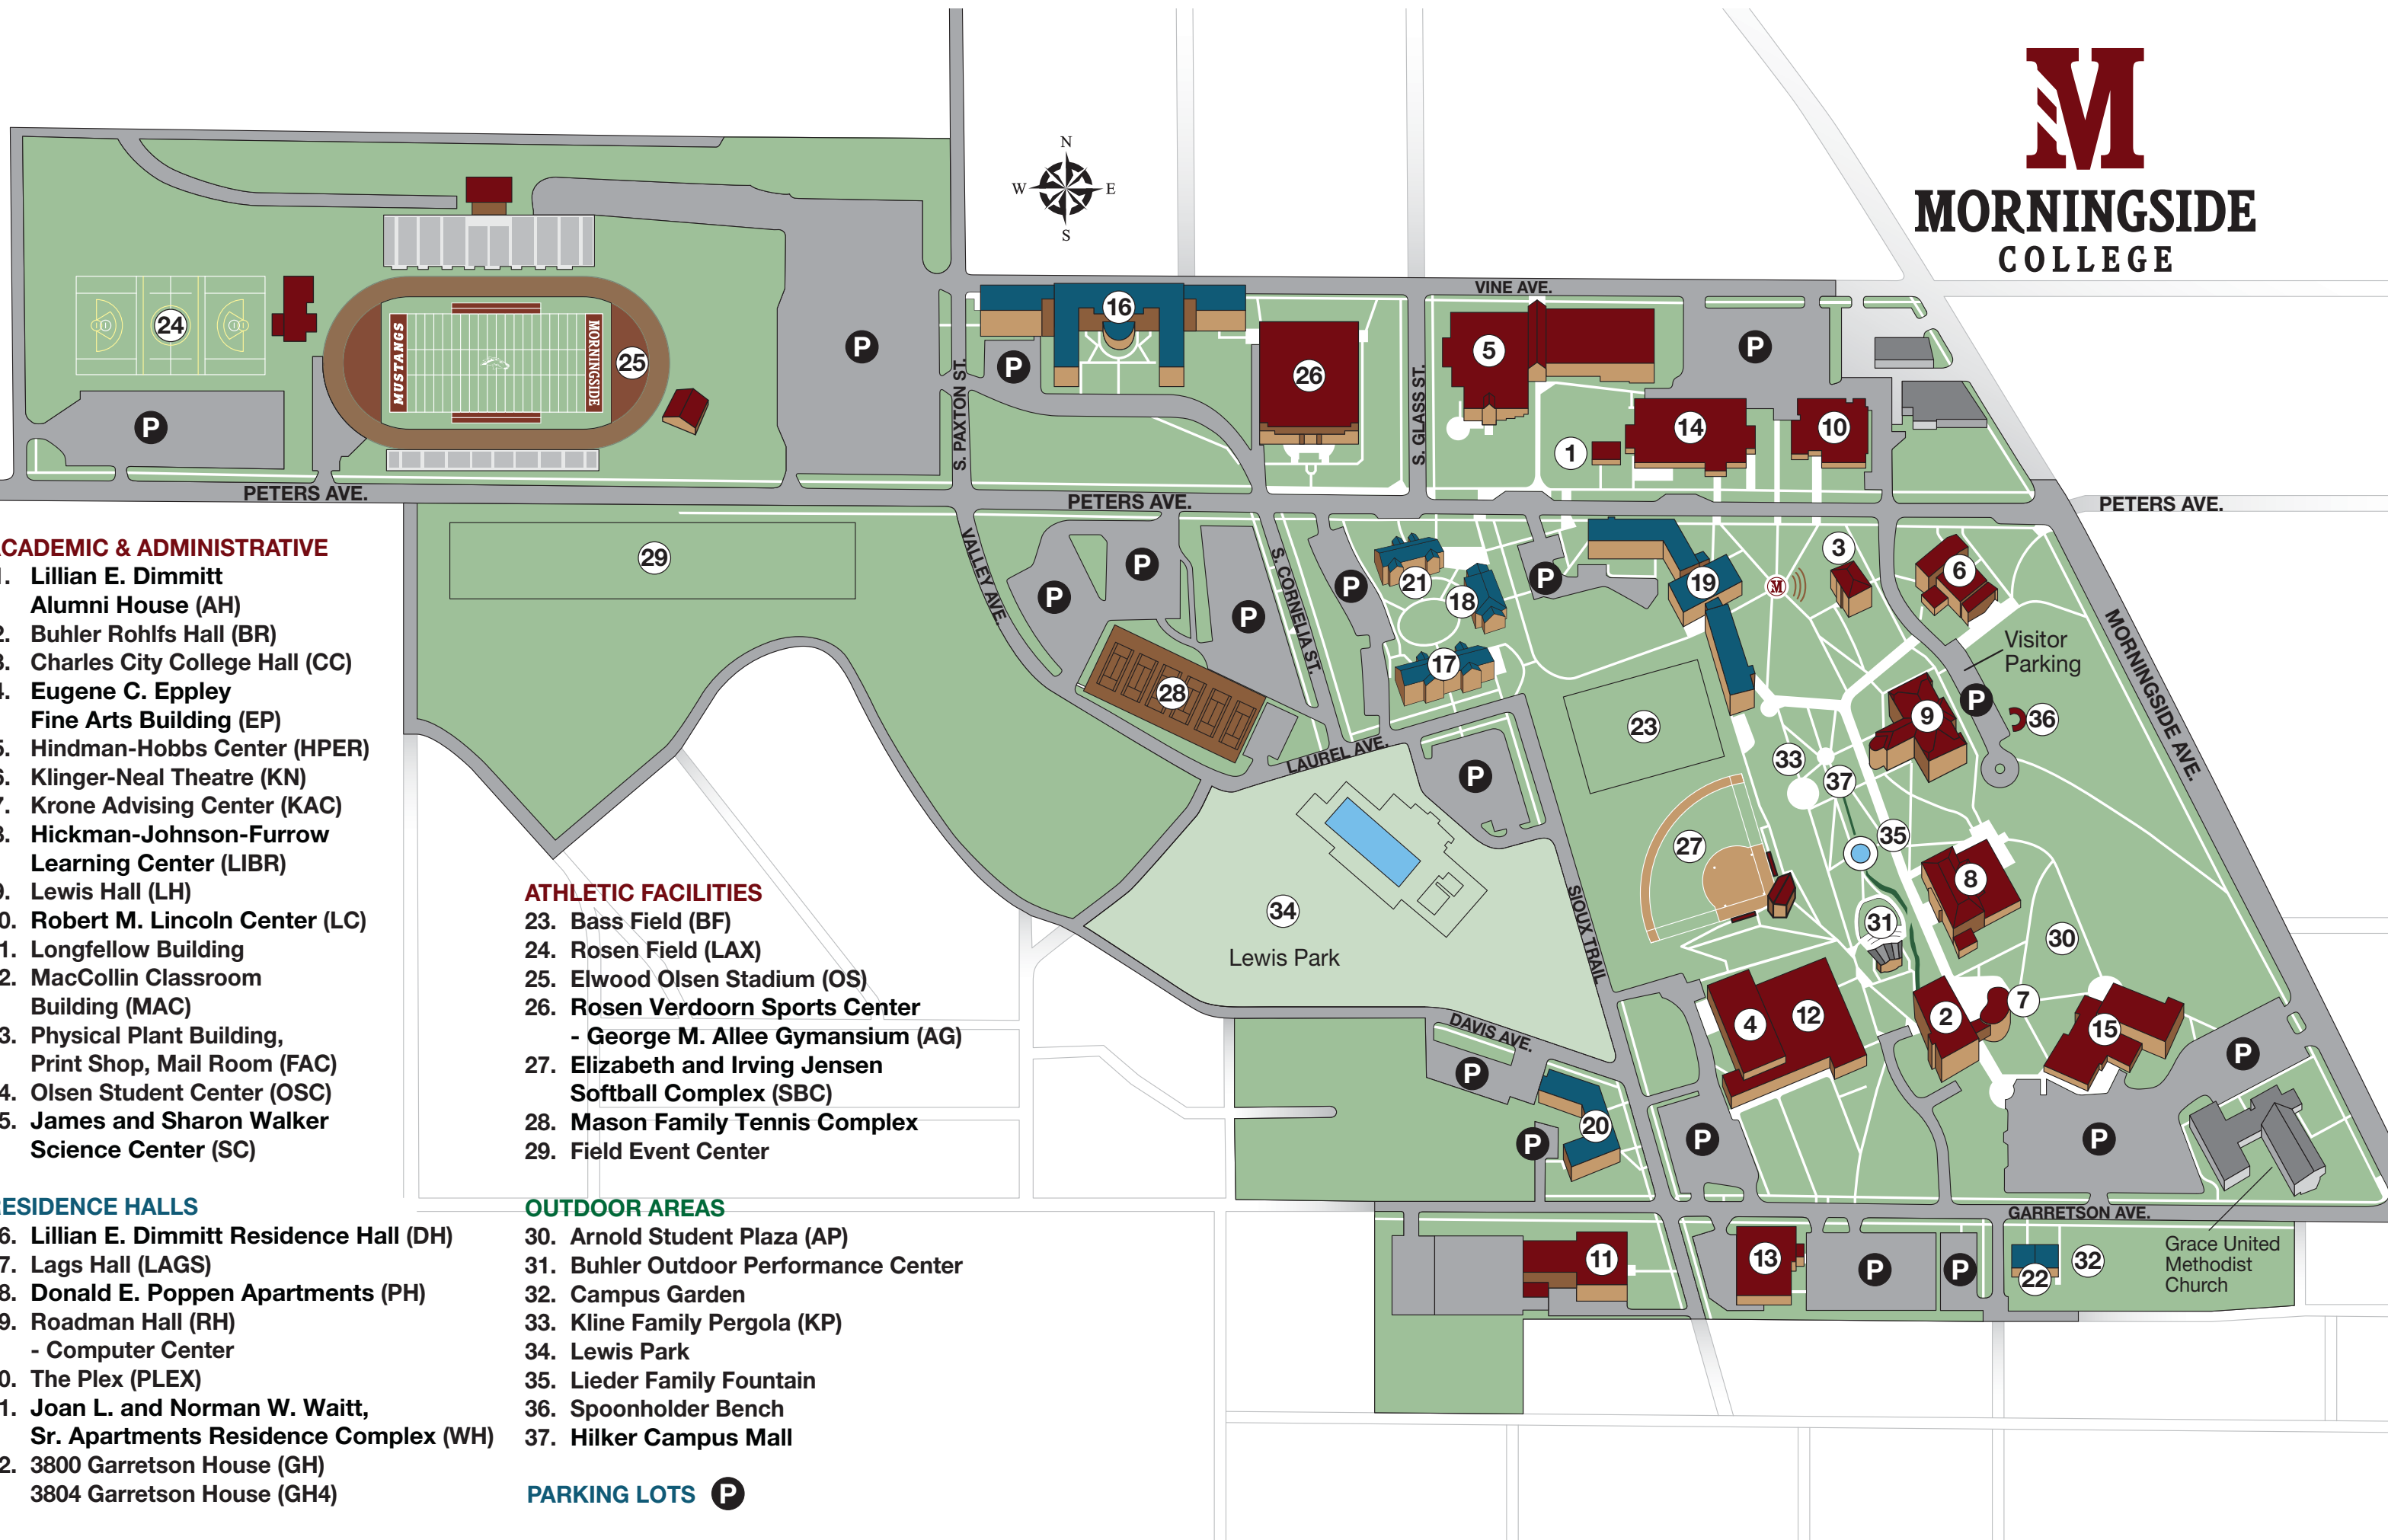

**MORNINGSIDE
COLLEGE**

ACADEMIC & ADMINISTRATIVE

- 1. Lillian E. Dimmitt Alumni House (AH)
- 2. Buhler Rohlfs Hall (BR)
- 3. Charles City College Hall (CC)
- 4. Eugene C. Eppley Fine Arts Building (EP)
- 5. Hindman-Hobbs Center (HPER)
- 6. Klinger-Neal Theatre (KN)
- 7. Krone Advising Center (KAC)
- 8. Hickman-Johnson-Furrow Learning Center (LIBR)
- 9. Lewis Hall (LH)
- 10. Robert M. Lincoln Center (LC)
- 11. Longfellow Building
- 12. MacCollin Classroom Building (MAC)
- 13. Physical Plant Building, Print Shop, Mail Room (FAC)
- 14. Olsen Student Center (OSC)
- 15. James and Sharon Walker Science Center (SC)

ATHLETIC FACILITIES

- 23. Bass Field (BF)
- 24. Rosen Field (LAX)
- 25. Elwood Olsen Stadium (OS)
- 26. Rosen Verdoorn Sports Center - George M. Allee Gymnasium (AG)
- 27. Elizabeth and Irving Jensen Softball Complex (SBC)
- 28. Mason Family Tennis Complex
- 29. Field Event Center

OUTDOOR AREAS

- 30. Arnold Student Plaza (AP)
- 31. Buhler Outdoor Performance Center
- 32. Campus Garden
- 33. Kline Family Pergola (KP)
- 34. Lewis Park
- 35. Lieder Family Fountain
- 36. Spoonholder Bench
- 37. Hilker Campus Mall

PARKING LOTS P